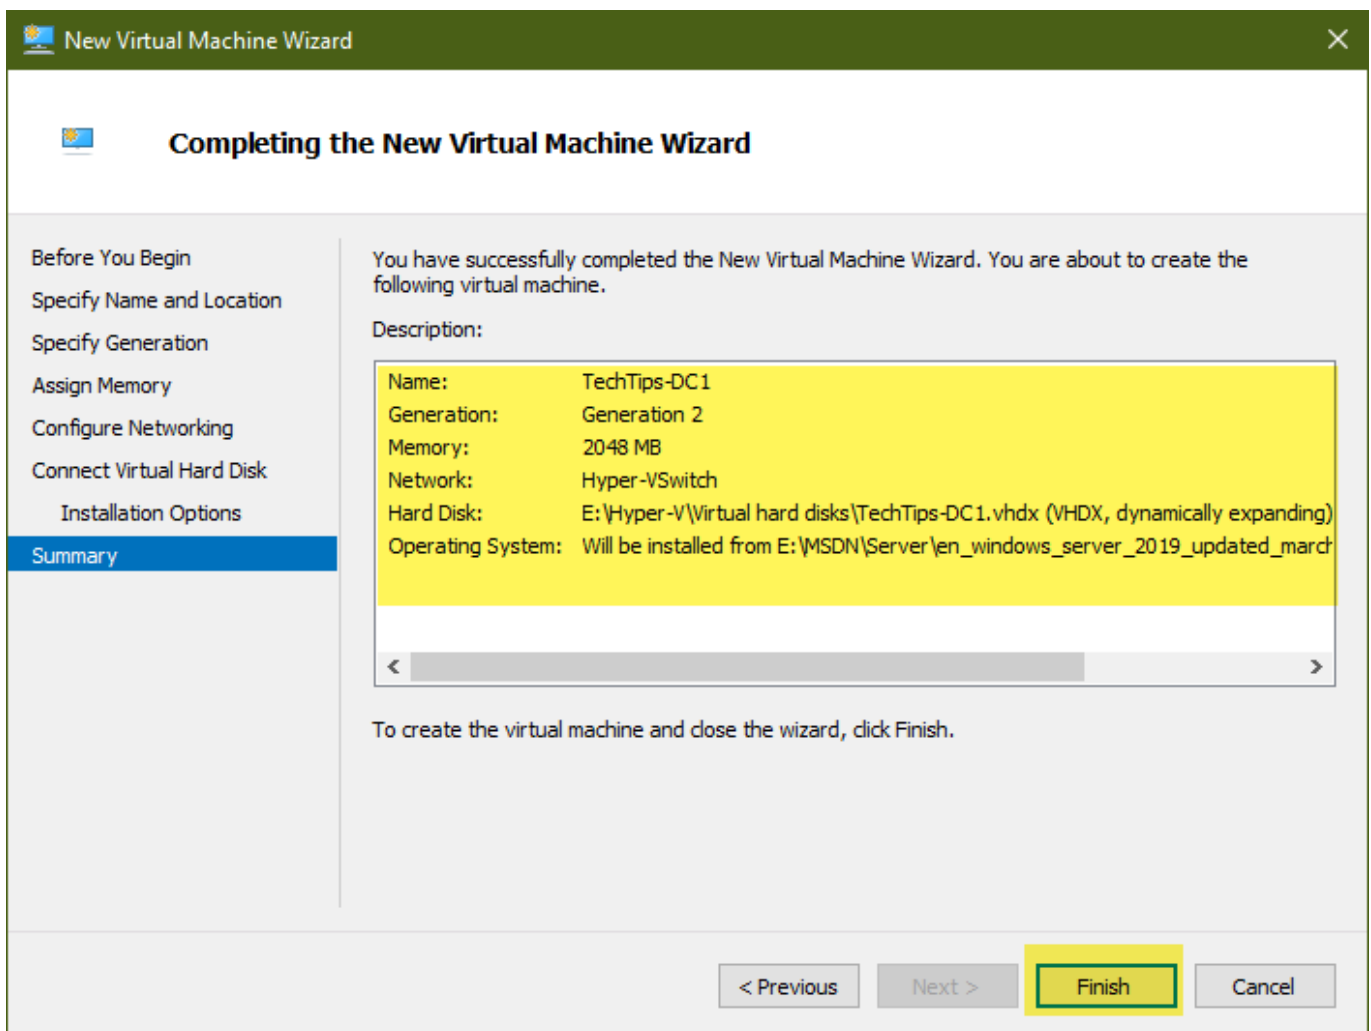

DOWNLOAD

[Time Configuration In A Windows Domain](#)

[Time Configuration In A Windows Domain](#)

DOWNLOAD

The most straightforward method to synchronize to a time server is to use the ... At Indiana University, you must be logged into the ADS domain on the IU ... w32TM /config /syncfromflags:manual /manualpeerlist:ntp.indiana.edu. If you want to know how to properly configure your Active Directory ... Domain Controllers and domain computers, to have a reliable time ...

1. [time configuration in a windows domain](#)
2. [set time windows domain controller](#)

If you haven't registered Windows Time Service yet, the commands below will ... This will show you the run-time's configuration and settings.. Windows domain controller machines that are part of an Active Directory ... The above configuration tells Windows Time Service to use four servers from the NTP Compute Engines>Windows Server ... Q. How can I reconfigure a machines time configuration to sync from the domain hierarchy? A. Normally the PDC FSMO at the forest root domain will synchronize from an external time Everything else in the domain should be configured to synchronize with AD. Any other configuration may result in a loss of clock synchronization.. Windows Time Service, an implementation of Network Time Protocol, ensures that the ... domain obtain date and time information from an authoritative time server, ... Administrators can configure a standalone NTP server in Windows Server ...